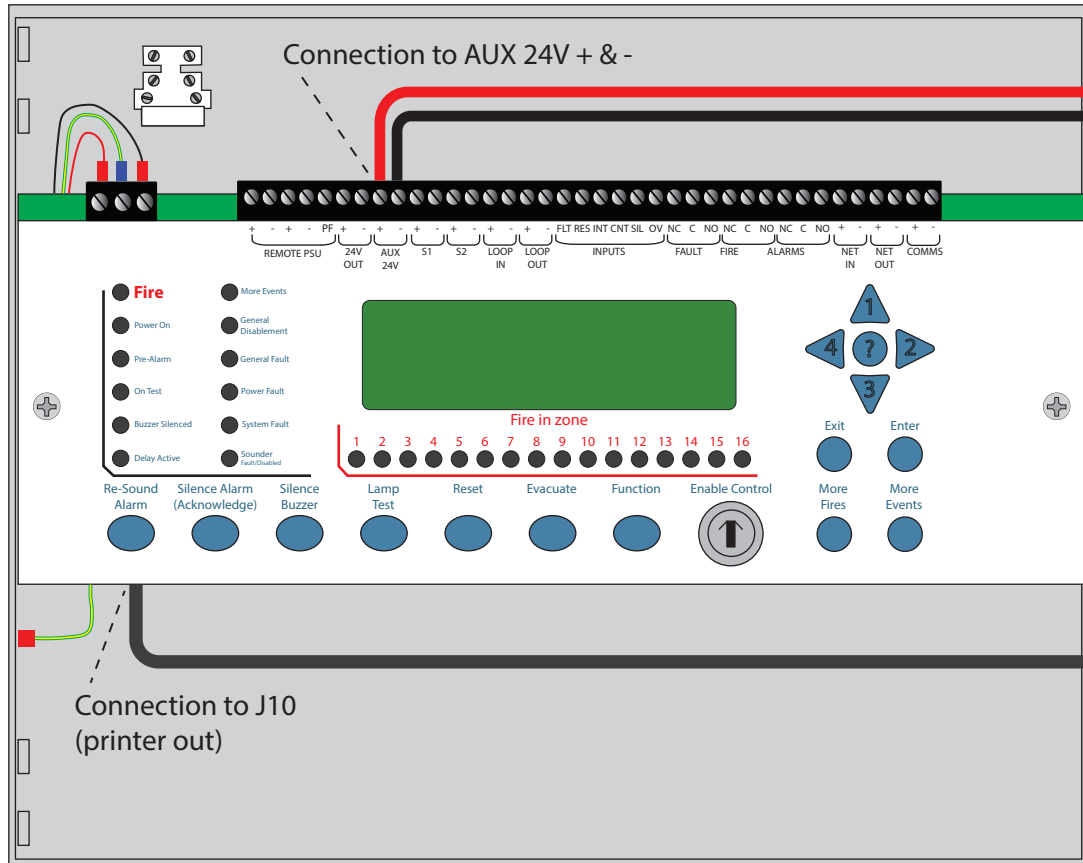

Scope Paging For EMS FireCell Syncro AS Panels

FC-400-SCO Pager Transmitter Kit

Kit includes:

- 2 x connection leads
- Westermo MD-52 DC Isolator
- Scope Connexions 4 pager transmitter

Syncro AS Control Panel

Isolator

Pager Transmitter

Scope Paging For EMS FireCell Syncro Panels

FC-400-SCO Pager Transmitter Kit

Kit includes:

- 2 x connection leads
- Westermo MD-52 DC Isolator
- Scope Connexions 4 pager transmitter