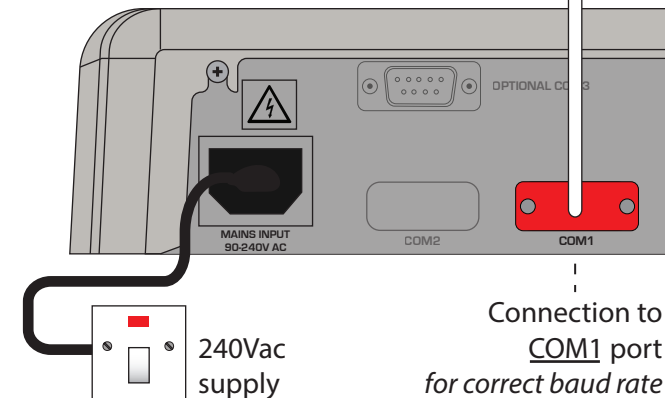

Scope Paging For EMS FireCell Syncro AS Panels

FC-400-SCO Pager Transmitter Kit

Kit includes:

- 2 x connection leads
- Westermo MD-52 DC Isolator
- Scope Connexions 4 pager transmitter

Syncro AS Control Panel

Isolator

Pager Transmitter

Scope Paging For EMS FireCell Syncro Panels

FC-400-SCO Pager Transmitter Kit

Kit includes:

- 2 x connection leads
- Westermo MD-52 DC Isolator
- Scope Connexions 4 pager transmitter