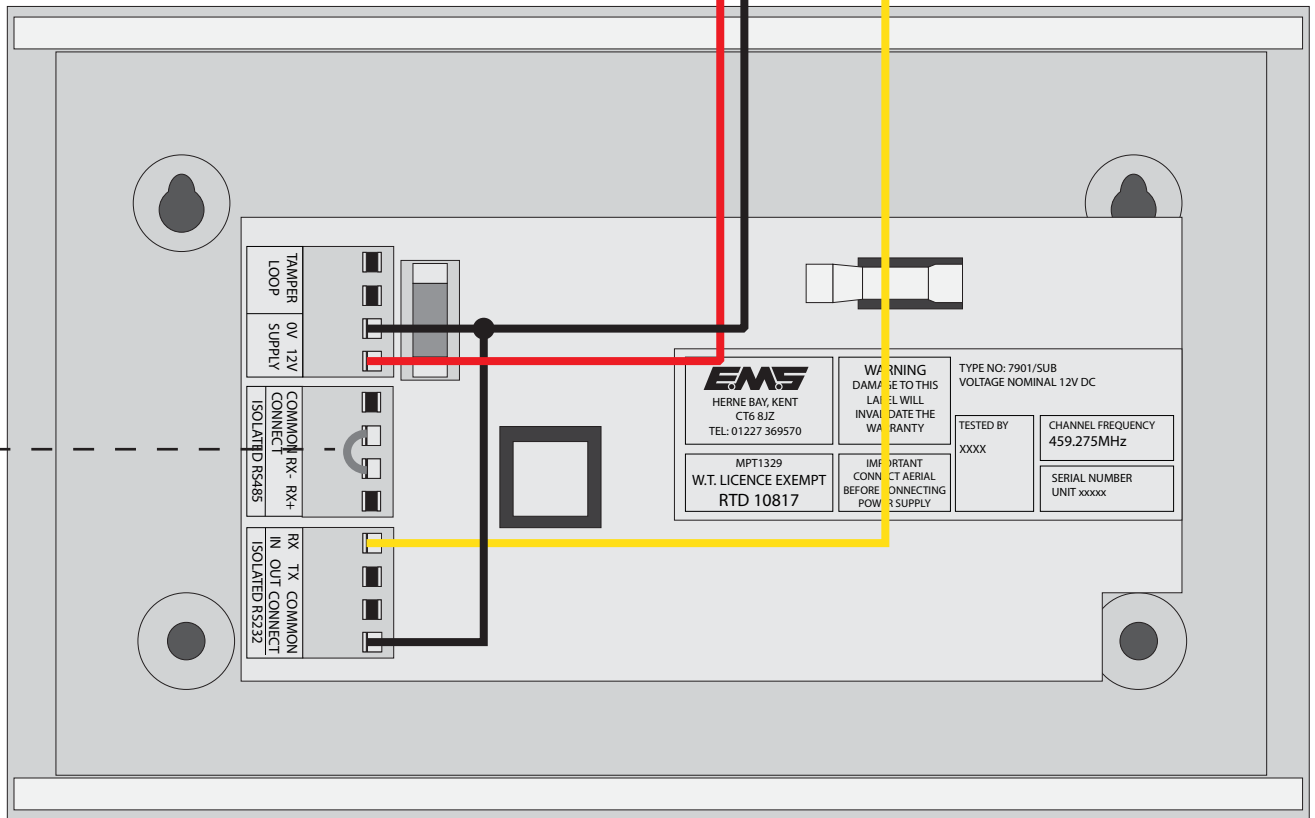

## IRIS+ Back Box

Min 3m distance between units

12V Input (750mA minimum)

Note: Wire link fitted

Belden 8728 Cable (Max 20m cable run)

## 4240 Pager Transmitter

Note: Wire link fitted