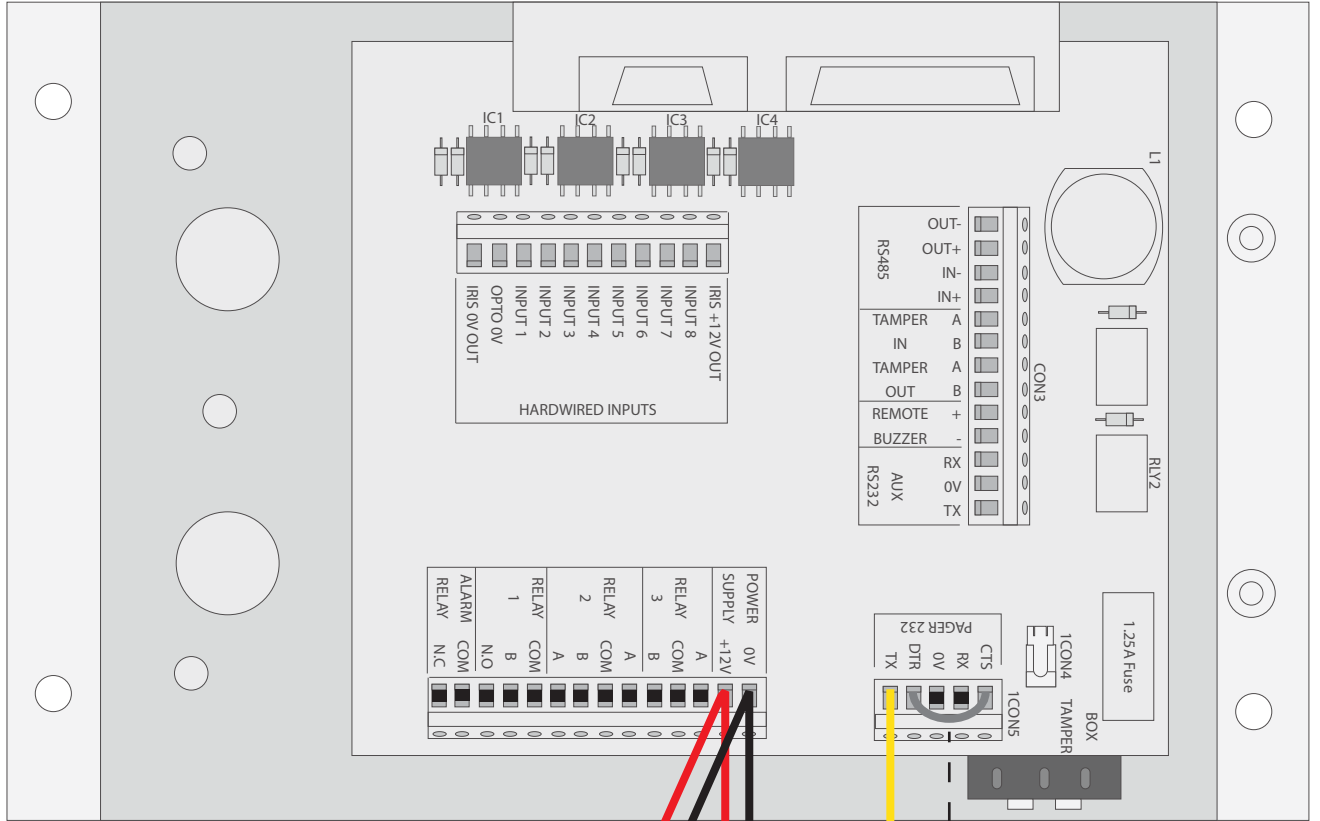

## IRIS+ Back Box

Min 3m distance between units

12V Input (750mA minimum)

Note: Wire link fitted

Belden 8728 Cable (Max 20m cable run)

## 4240 Pager Transmitter

Note: Wire link fitted